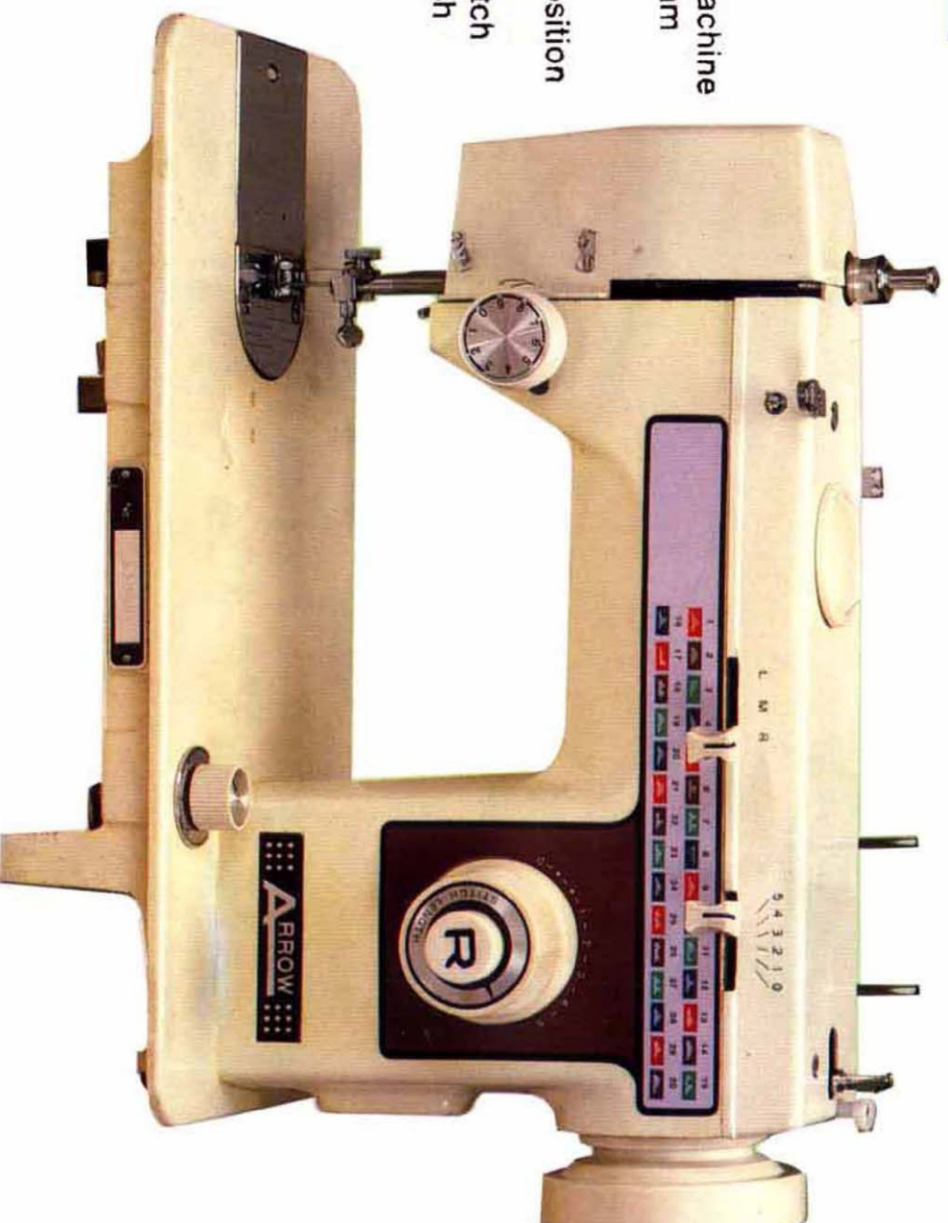

**Model: KZ-7307**  
**Full Auto Zig Zag Sewing Machine**  
**Head with 30 pcs Drop-In-Cam**  
**and Standard Accessories**

**Features:**  
**Lever Type Three Needle Position**  
**Lever Type Zig Zag width**  
**regulator, Dial Type Feed Stitch**  
**Regulator, Reverse Stitch Push**  
**Button Type, Built-In Light**